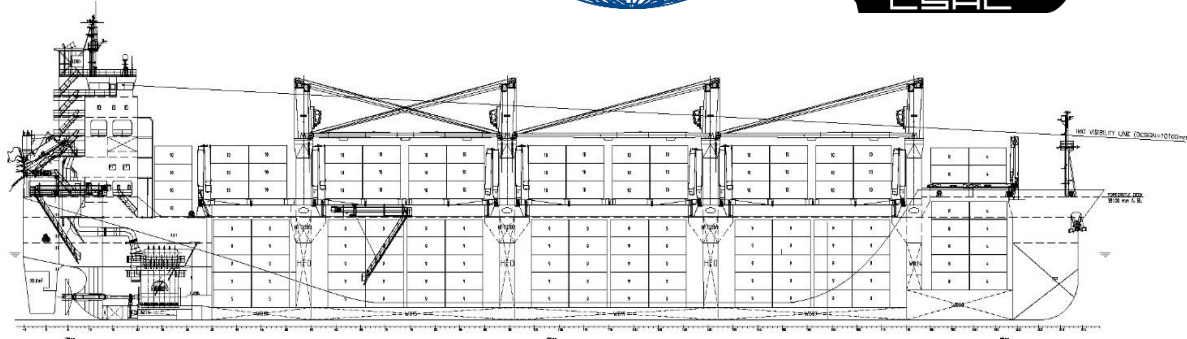

CISN
SHIPPING GROUP

Description:

Fleet:	“Warnow Star” (2010) “Warnow Sun” (2010)
Type:	Multi-Purpose Dry Cargo Ship, equipped for Carriage of Containers, Strengthened for Heavy Cargo
Class:	DNV GL Ice classed
Flag:	Malta
Deadweight:	33,271 mts
Dimensions:	LOA: 179.50 m LBP: 169 m Beam: 28,00 m
Tonnage:	22863 GT / 10602 NT
Containers:	1,158 TEU nominal
Cranes:	4 single cranes offset to port side 60mts on 20m outreach 50mts on 24m outreach 40mts on 30m outreach Combinable on hatch 2, 3 or 4 to 110mts (beam available on board)
Holds/Hatches:	5 holds / 5 hatches, open hatch, box shaped, no centerline bulkhead
Hatch covers:	Folding forward and aft
Tweendecks:	Fully removable pontoon type in holds 2, 3 and 4
Tanktops:	Steel, suitable for grab discharge
Grabs:	n/a